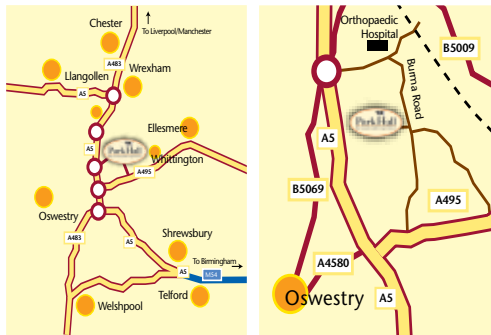

**BY ROAD:** Park Hall is situated on the outskirts of Oswestry. It is just 30 minutes from Chester (A483) and 25 minutes from Shrewsbury (A5). When approaching Oswestry stay on the A483 or A5 do not turn for Oswestry Town. Take A495 off the Oswestry bypass follow Brown Signs.

**SAT NAV DIRECTIONS:**

Postcode: SY11 4AS  
Village: Whittington or Park Hall  
Road: either Burma Road or North Road.